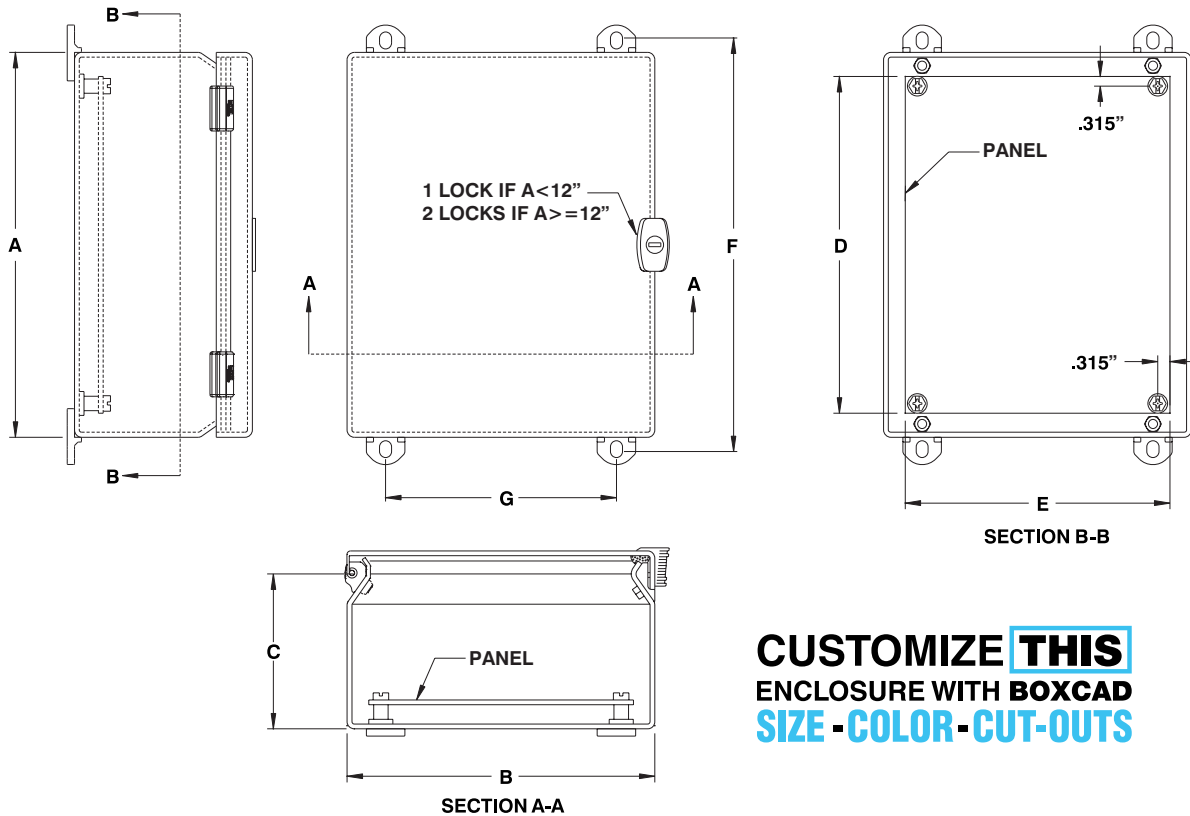

p.625

PAINTED STAINLESS STEEL JIC ENCLOSURES (WELDED FEET)

**CUSTOMIZE THIS**  
ENCLOSURE WITH **BOXCAD**  
SIZE - COLOR - CUT-OUTS

CATALOG NUMBER	DIMENSIONS							SHIP WGT LBS.
	A	B	C	D	E	F	G	
5412 ESSMPCH040403	4	4	3	No.Pan.	No.Pan.	4.75	2	2
5412 ESSMPCH060403	6	4	3	4.88	2.88	6.75	2	3
5412 ESSMPCH060404	6	4	4	4.88	2.88	6.75	2	4
5412 ESSMPCH060604	6	6	4	4.88	4.88	6.75	4	5
5412 ESSMPCH080604	8	6	4	6.88	4.88	8.75	4	6
5412 ESSMPCH080804	8	8	4	6.88	6.88	8.75	6	8
5412 ESSMPCH081004	8	10	4	6.88	8.88	8.75	8	10
5412 ESSMPCH100804	10	8	4	8.88	6.88	10.75	6	10
5412 ESSMPCH120604	12	6	4	10.88	4.88	12.75	4	8
5412 ESSMPCH060605	6	6	5	4.88	4.88	6.75	4	6
5412 ESSMPCH080605	8	6	5	6.88	4.88	8.75	4	7
5412 ESSMPCH101005	10	10	5	8.88	8.88	10.75	8	14
5412 ESSMPCH101205	10	12	5	8.88	10.88	10.75	10	16
5412 ESSMPCH121005	12	10	5	10.88	8.88	12.75	8	16
5412 ESSMPCH121205	12	12	5	10.88	10.88	12.75	10	18
5412 ESSMPCH080606	8	6	6	6.88	4.88	8.75	4	7
5412 ESSMPCH100806	10	8	6	8.88	6.88	10.75	6	12
5412 ESSMPCH101006	10	10	6	8.88	8.88	10.75	8	14
5412 ESSMPCH121206	12	12	6	10.88	10.88	12.75	10	18
5412 ESSMPCH121406	12	14	6	10.88	12.88	12.75	12	19
5412 ESSMPCH140806	14	8	6	12.88	6.88	14.75	6	10
5412 ESSMPCH141206	14	12	6	12.88	10.88	14.75	10	19
5412 ESSMPCH141606	14	16	6	12.88	14.88	14.75	14	23
5412 ESSMPCH161006	16	10	6	14.88	8.88	16.75	8	19
5412 ESSMPCH161206	16	12	6	14.88	10.88	16.75	10	21
5412 ESSMPCH161406	16	14	6	14.88	12.88	16.75	12	23
5412 ESSMPCH121008	12	10	8	10.88	8.88	12.75	8	16
5412 ESSMPCH141208	14	12	8	12.88	10.88	14.75	10	20
5412 ESSMPCH161208	16	12	8	14.88	10.88	16.75	10	25
5412 ESSMPCH161408	16	14	8	14.88	12.88	16.75	12	26
5412 ESSMPCH161410	16	14	10	14.88	12.88	16.75	12	27