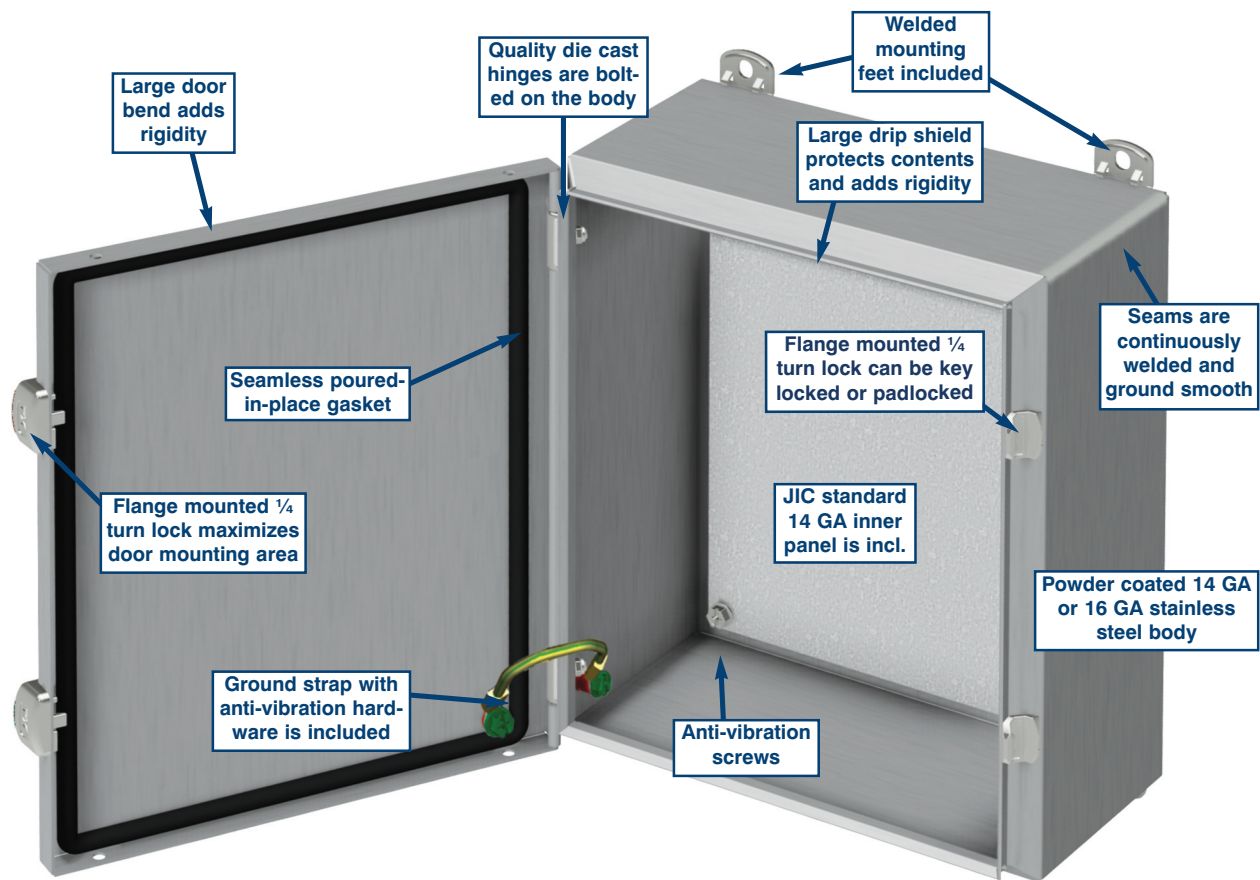

NEMA 4X ENCLOSURES

5412 ESSMPCH

PAINTED STAINLESS STEEL JIC ENCLOSURES (WELDED FEET)

The 5412 ESSMPCH are used indoors or outdoors to protect the enclosed controls from dust, dirt, oil and water splashing. The 5412 ESSMPCH are made of high quality 16 GA (Type 304) stainless steel, with continuously welded corner seams. The opening has a curled lip around all sides to increase rigidity and prevent dripping water from entering the enclosure when the door is open. A high quality, robotically poured-in-place, seamless gasket ensures a complete and durable

water tight seal. The enclosures feature die cast hinges, which are bound to the cover by an exclusive concealed hinge pin system. The covers are interchangeable and can be removed by unfastening the anti-vibration lock nuts. **EXM's exclusive flange-mounted ¼ turn locking system** ensures positive closing. **Each enclosure comes complete with a 14 GA galvanized inner panel,** which mounts on welded nuts. The enclosure can be externally mounted using the incorporated

wall mounting feet. These feet have oblong holes to facilitate installation. Enclosures are finished with heat fused powder paint, electrostatically applied on a pretreated base. Box is ANSI/ASA 61 smooth gray. Inner panel is galvanized (other colors available).

**CSA Certified / UL Listed
NEMA/EEMAC 4X / IP66**

**Refer to p.734 to validate
choice of substrate for the
application**

p.499

p.499

p.499

p.554

p.597

p.603

p.625